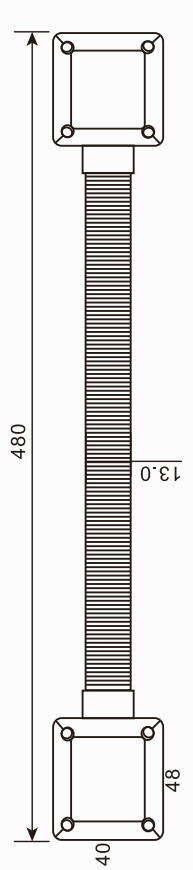

EXTERNAL DOOR LOOP CABLE MANAGEMENT
 NU 8801/ 8802/ 8803 /8804C

NU 8801

NU 8802

NU 8803

NU8804C

 <i>entry exit engineering</i>			Item	External loops	Dimensions	mm
			Model	NU8801/2/3/4C series	Weight	
Drawings	1075	2019.03.16	Loop	Square/ Semi circle	Material	SUS 304
Checked by	4848	2019.03.16	3D Angle Projection 			
Approved	1311	2019.03.16				
nundlab, inc. USA		https://www.nundnet.com		support@nundnet.com		