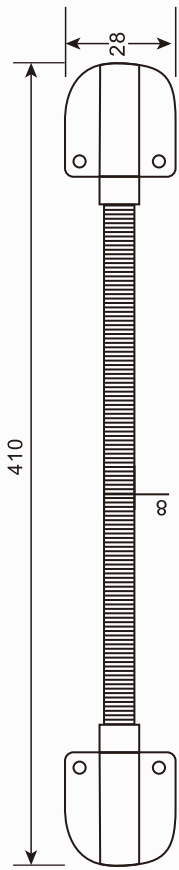

EXTERNAL DOOR LOOP CABLE MANAGEMENT
 NU 8801/ 8802/ 8803 /8804C

NU 8801

NU 8802

NU 8803

NU8804C

 <i>entry exit engineering</i>			Item	External loops	Dimensions	mm
			Model	NU8801/2/3/4C series	Weight	
Drawings	1075	2019.03.16	Loop	Square/ Semi circle	Material	SUS 304
Checked by	4848	2019.03.16	3D Angle Projection 			
Approved	1311	2019.03.16				
nundlab, inc. USA		https://www.nundnet.com		support@nundnet.com		