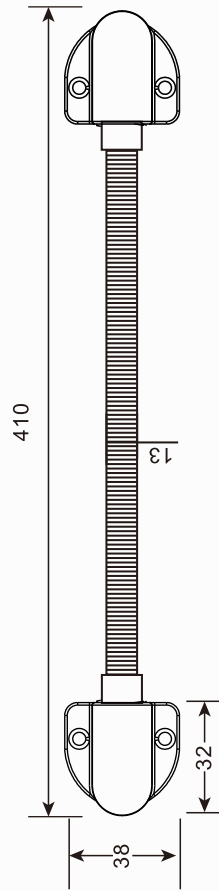

EXTERNAL DOOR LOOP CABLE MANAGEMENT
 NU 8801/ 8802/ 8803 /8804C

NU 8801

NU 8802

NU 8803

NU8804C

 <i>entry exit engineering</i>			Item	External loops	Dimensions	mm
			Model	NU8801/2/3/4C series	Weight	
Drawings	1075	2019.03.16	Loop	Square/ Semi circle	Material	SUS 304
Checked by	4848	2019.03.16	3D Angle Projection 			
Approved	1311	2019.03.16				
nundlab, inc. USA		https://www.nundnet.com		support@nundnet.com		