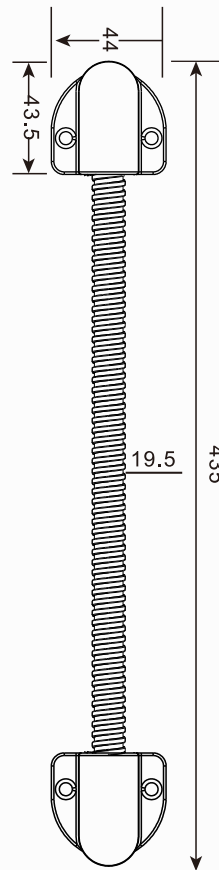

EXTERNAL DOOR LOOP CABLE MANAGEMENT
 NU 8801/ 8802/ 8803 /8804C

NU 8801

NU 8802

NU 8803

NU8804C

 <i>entry exit engineering</i>			Item	External loops	Dimensions	mm
			Model	NU8801/2/3/4C series	Weight	
Drawings	1075	2019.03.16	Loop	Square/ Semi circle	Material	SUS 304
Checked by	4848	2019.03.16	3D Angle Projection 			
Approved	1311	2019.03.16				
nundlab, inc. USA		https://www.nundnet.com		support@nundnet.com		