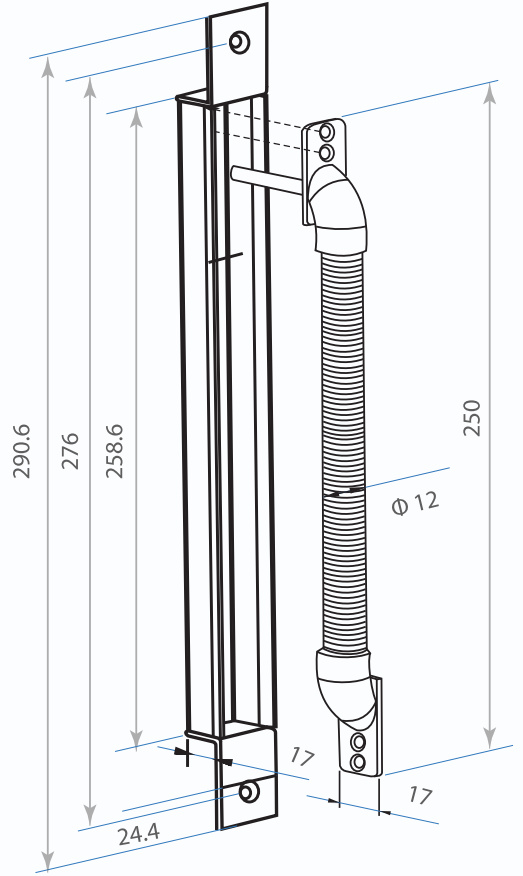

MORTISE DOOR LOOP CABLE MANAGEMENT
 NU 8814/ NU8814K/NU8815/NU8815K

NU 8814/ NU 8814K

NU 8815/ NU 8815K

NU 8814/ NU8814K for <50mm
 NU 8815/ NU8815K >50mm

NUNDLAB, INC. USA

Same line of the cable path

NU 8814/ NU 8814K

Different lines of cable path from one line to other

NU 8815/ NU 8815K

 <i>entry exit engineering</i>			Item	Mortise loop	Dimensions	mm
			Model	NU8814(K)/ NU8815(K)	Weight	
Drawings	1075	2019.03.16	Loop	12	Material	SUS 304
Checked by	4848	2019.03.16	3D Angle Projection 			
Approved	1311	2019.03.16				
nundlab, inc. USA		https://www.nundnet.com		support@nundnet.com		