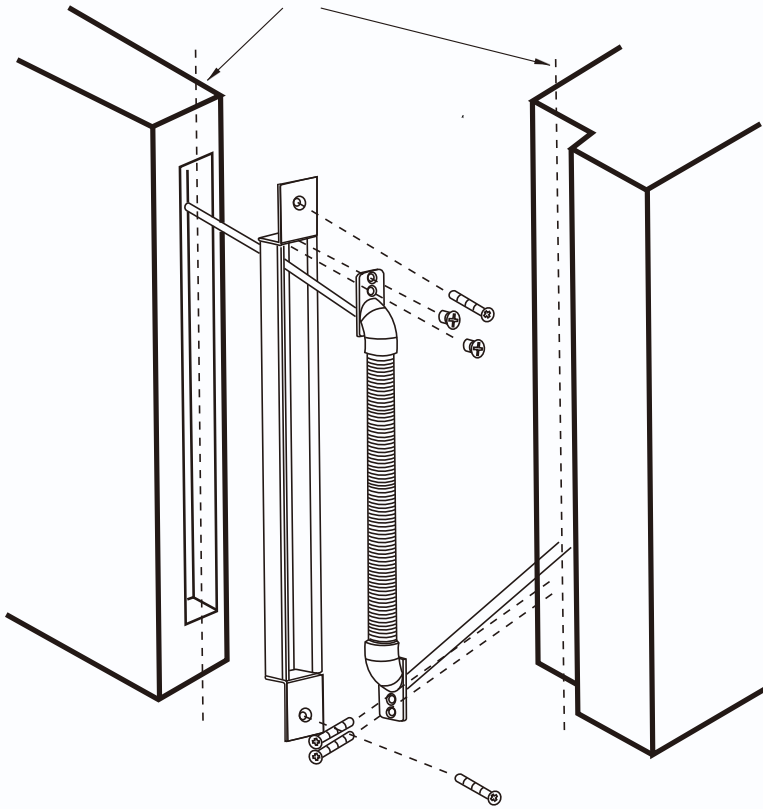

MORTISE DOOR LOOP CABLE MANAGEMENT
 NU 8814/ NU8814K/NU8815/NU8815K

NU 8814/ NU 8814K

NU 8815/ NU 8815K

NU 8814/ NU8814K for <50mm
 NU 8815/ NU8815K >50mm

NUNDLAB, INC. USA

Same line of the cable path

NU 8814/ NU 8814K

Different lines of cable path from one line to other

NU 8815/ NU 8815K

 <i>entry exit engineering</i>			Item	Mortise loop	Dimensions	mm
			Model	NU8814(K)/ NU8815(K)	Weight	
Drawings	1075	2019.03.16	Loop	12	Material	SUS 304
Checked by	4848	2019.03.16	3D Angle Projection 			
Approved	1311	2019.03.16				
nundlab, inc. USA		https://www.nundnet.com		support@nundnet.com		