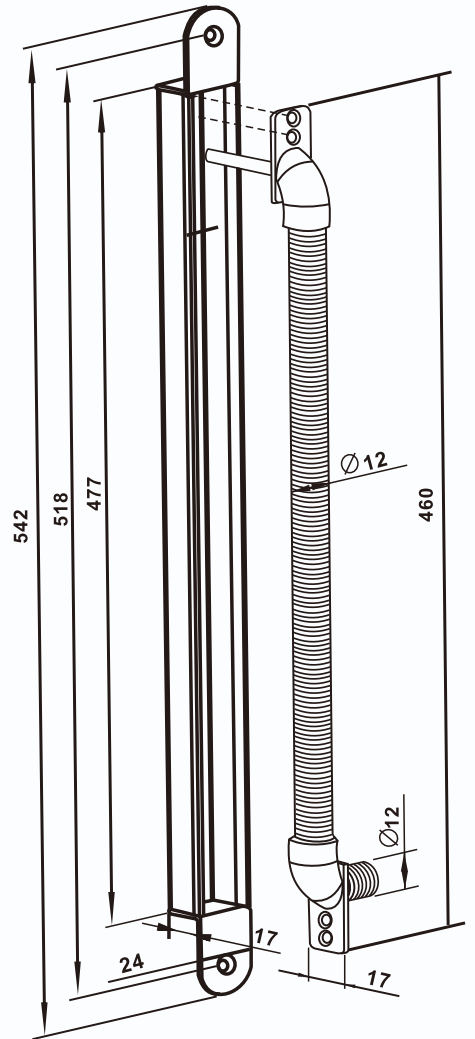

MORTISE DOOR LOOP CABLE MANAGEMENT
 NU 8814/ NU8814K/NU8815/NU8815K

NU 8814/ NU 8814K

NU 8815/ NU 8815K

NU 8814/ NU8814K for <50mm
 NU 8815/ NU8815K >50mm

NUNDLAB, INC. USA

Same line of the cable path

NU 8814/ NU 8814K

Different lines of cable path from one line to other

NU 8815/ NU 8815K

 <i>entry exit engineering</i>			Item	Mortise loop	Dimensions	mm
			Model	NU8814(K)/ NU8815(K)	Weight	
Drawings	1075	2019.03.16	Loop	12	Material	SUS 304
Checked by	4848	2019.03.16	3D Angle Projection 			
Approved	1311	2019.03.16				
nundlab, inc. USA		https://www.nundnet.com		support@nundnet.com		