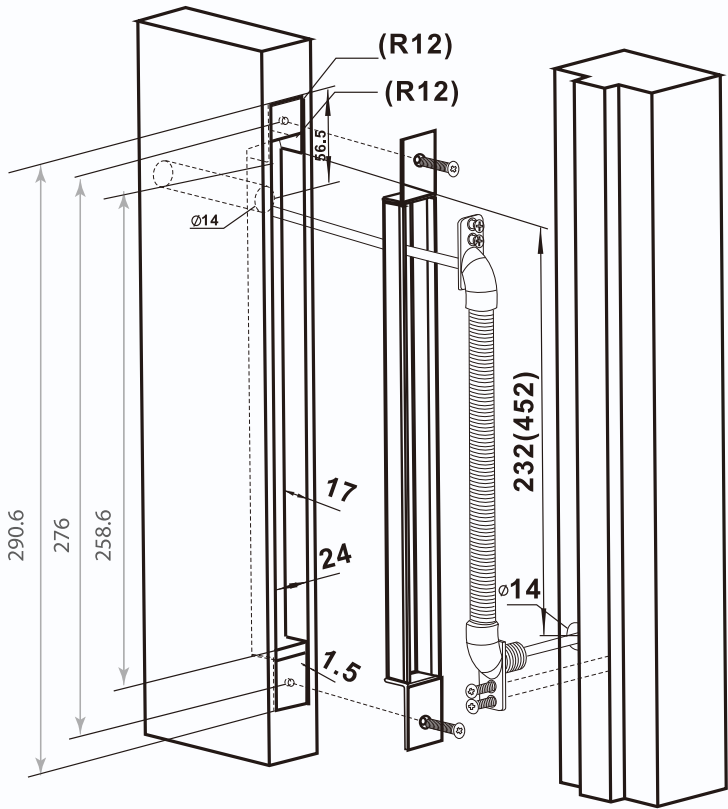

MORTISE DOOR LOOP CABLE MANAGEMENT
 NU 8814/ NU8814K/NU8815/NU8815K

NU 8814/ NU 8814K

NU 8815/ NU 8815K

NU 8814/ NU8814K for <50mm
 NU 8815/ NU8815K >50mm

NUNDLAB, INC. USA

Same line of the cable path

NU 8814/ NU 8814K

Different lines of cable path from one line to other

NU 8815/ NU 8815K

 <i>entry exit engineering</i>			Item	Mortise loop	Dimensions	mm
			Model	NU8814(K)/ NU8815(K)	Weight	
Drawings	1075	2019.03.16	Loop	12	Material	SUS 304
Checked by	4848	2019.03.16	3D Angle Projection 			
Approved	1311	2019.03.16				
nundlab, inc. USA		https://www.nundnet.com		support@nundnet.com		