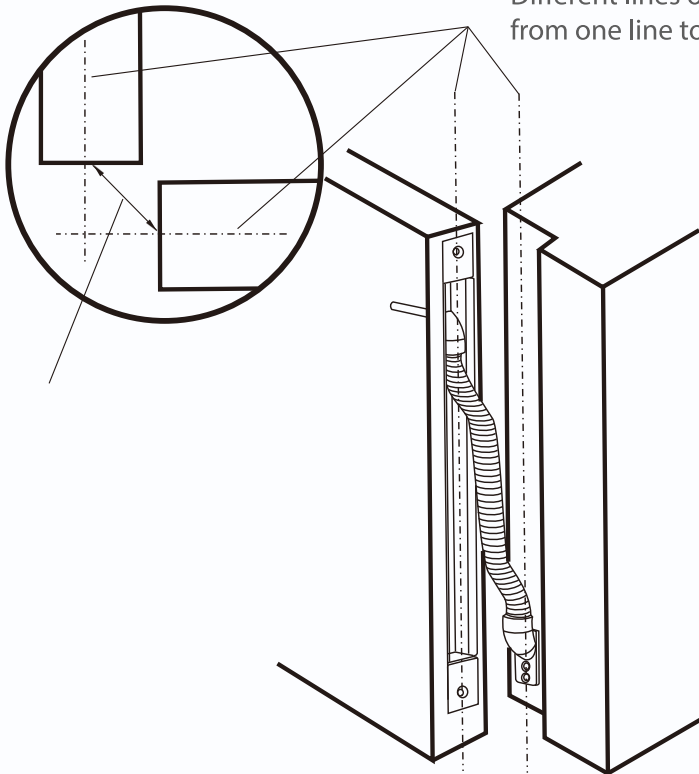

MORTISE DOOR LOOP CABLE MANAGEMENT
 NU 8814/ NU8814K/NU8815/NU8815K

NU 8814/ NU 8814K

NU 8815/ NU 8815K

NU 8814/ NU8814K for <50mm
 NU 8815/ NU8815K >50mm

NUNDLAB, INC. USA

Same line of the cable path

NU 8814/ NU 8814K

Different lines of cable path from one line to other

NU 8815/ NU 8815K

 <i>entry exit engineering</i>			Item	Mortise loop	Dimensions	mm
			Model	NU8814(K)/ NU8815(K)	Weight	
Drawings	1075	2019.03.16	Loop	12	Material	SUS 304
Checked by	4848	2019.03.16	3D Angle Projection 			
Approved	1311	2019.03.16				
nundlab, inc. USA		https://www.nundnet.com		support@nundnet.com		