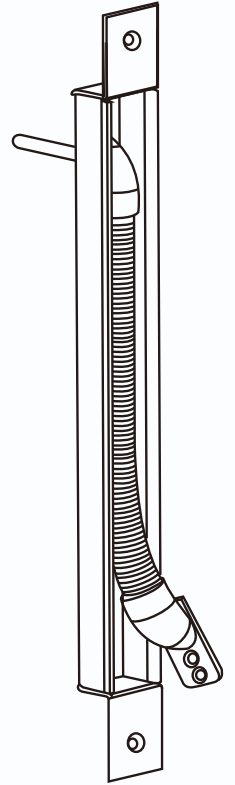

MORTISE DOOR LOOP CABLE MANAGEMENT
 NU 8814/ NU8814K/NU8815/NU8815K

NU 8814/ NU 8814K

NU 8815/ NU 8815K

NU 8814/ NU8814K for <50mm
 NU 8815/ NU8815K >50mm

NUNDLAB, INC. USA

Same line of the cable path

NU 8814/ NU 8814K

Different lines of cable path from one line to other

NU 8815/ NU 8815K

 <i>entry exit engineering</i>			Item	Mortise loop	Dimensions	mm
			Model	NU8814(K)/ NU8815(K)	Weight	
Drawings	1075	2019.03.16	Loop	12	Material	SUS 304
Checked by	4848	2019.03.16	3D Angle Projection 			
Approved	1311	2019.03.16				
nundlab, inc. USA		https://www.nundnet.com		support@nundnet.com		