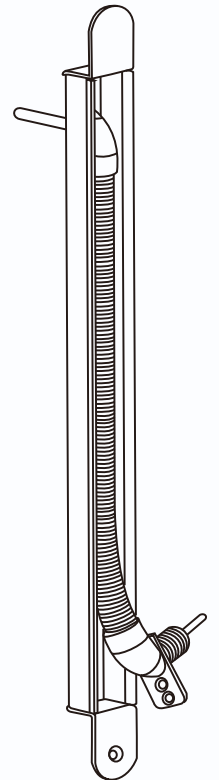

MORTISE DOOR LOOP CABLE MANAGEMENT
 NU 8814/ NU8814K/NU8815/NU8815K

NU 8814/ NU 8814K

NU 8815/ NU 8815K

NU 8814/ NU8814K for <50mm
 NU 8815/ NU8815K >50mm

NUNDLAB, INC. USA

Same line of the cable path

NU 8814/ NU 8814K

Different lines of cable path from one line to other

NU 8815/ NU 8815K

 <i>entry exit engineering</i>			Item	Mortise loop	Dimensions	mm
			Model	NU8814(K)/ NU8815(K)	Weight	
Drawings	1075	2019.03.16	Loop	12	Material	SUS 304
Checked by	4848	2019.03.16	3D Angle Projection 			
Approved	1311	2019.03.16				
nundlab, inc. USA		https://www.nundnet.com		support@nundnet.com		